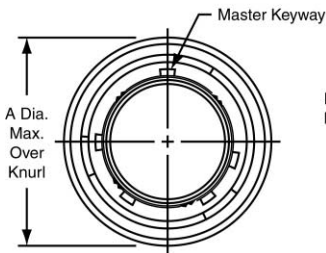

Miniature Cylindrical MIL-C-26482, Series 2

MS3476 straight plug

MS3475 straight plug with RFI grounding fingers

**Plug Shell,
Bayonet Coupling**
Military No. MS3476
Amphenol/Matrix No. MB16

**Plug Shell, RFI Grounding,
Bayonet Coupling**
Military No. MS3475
Amphenol/Matrix No. MB18

To complete order number see how to order, page 14.

Shell Size	A Dia. Max.	B Dia. Max.	H Accessory Thread Class 2A
8	.782	.305	.5000-20 UNF
10	.926	.405	.6250-24 UNEF
12	1.043	.531	.7500-20 UNEF
14	1.183	.665	.8750-20 UNEF
16	1.305	.790	1.0000-20 UNEF
18	1.391	.869	1.0625-18 UNEF
20	1.531	.994	1.1875-18 UNEF
22	1.656	1.119	1.3125-18 UNEF
24	1.777	1.244	1.4375-18 UNEF