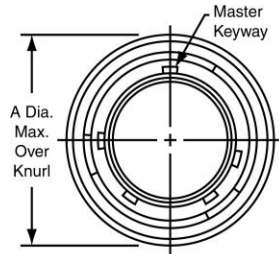

Miniature Cylindrical MIL-C-26482, Series 2

MS3476 straight plug

MS3475 straight plug with RFI grounding fingers

**Plug Shell,
Bayonet Coupling**
Military No. MS3476
Amphenol/Matrix No. MB16

**Plug Shell, RFI Grounding,
Bayonet Coupling**
Military No. MS3475
Amphenol/Matrix No. MB18

To complete order number see how to order, page 14.

Shell Size	A Dia. Max.	B Dia. Max.	H Accessory Thread Class 2A
8	.782	.305	.5000-20 UNF
10	.926	.405	.6250-24 UNEF
12	1.043	.531	.7500-20 UNEF
14	1.183	.665	.8750-20 UNEF
16	1.305	.790	1.0000-20 UNEF
18	1.391	.869	1.0625-18 UNEF
20	1.531	.994	1.1875-18 UNEF
22	1.656	1.119	1.3125-18 UNEF
24	1.777	1.244	1.4375-18 UNEF