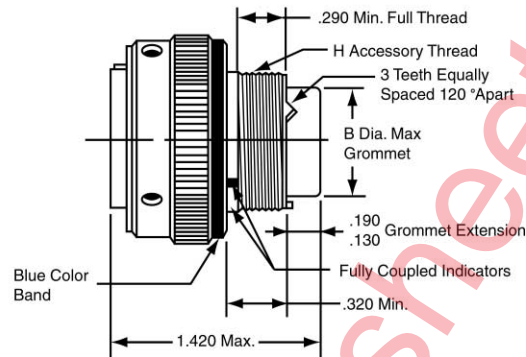

Miniature Cylindrical MIL-C-26482, Series 2

MS3476 straight plug

MS3475 straight plug with RFI grounding fingers

**Plug Shell,
Bayonet Coupling**
Military No. MS3476
Amphenol/Matrix No. MB16

**Plug Shell, RFI Grounding,
Bayonet Coupling**
Military No. MS3475
Amphenol/Matrix No. MB18

To complete order number see how to order, page 14.

Shell Size	A Dia. Max.	B Dia. Max.	H Accessory Thread Class 2A
8	.782	.305	.5000-20 UNF
10	.926	.405	.6250-24 UNEF
12	1.043	.531	.7500-20 UNEF
14	1.183	.665	.8750-20 UNEF
16	1.305	.790	1.0000-20 UNEF
18	1.391	.869	1.0625-18 UNEF
20	1.531	.994	1.1875-18 UNEF
22	1.656	1.119	1.3125-18 UNEF
24	1.777	1.244	1.4375-18 UNEF