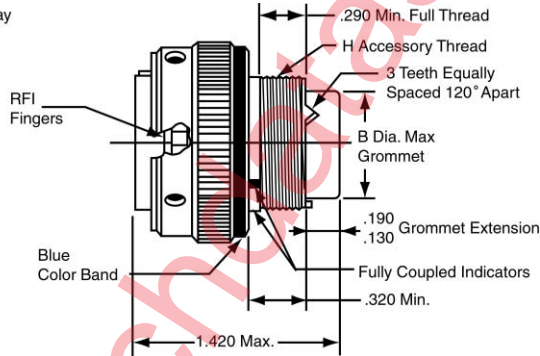

Miniature Cylindrical MIL-C-26482, Series 2

MS3476 straight plug

MS3475 straight plug with RFI grounding fingers

**Plug Shell,
Bayonet Coupling**
Military No. MS3476
Amphenol/Matrix No. MB16

**Plug Shell, RFI Grounding,
Bayonet Coupling**
Military No. MS3475
Amphenol/Matrix No. MB18

To complete order number see how to order, page 14.

Shell Size	A Dia. Max.	B Dia. Max.	H Accessory Thread Class 2A
8	.782	.305	.5000-20 UNF
10	.926	.405	.6250-24 UNEF
12	1.043	.531	.7500-20 UNEF
14	1.183	.665	.8750-20 UNEF
16	1.305	.790	1.0000-20 UNEF
18	1.391	.869	1.0625-18 UNEF
20	1.531	.994	1.1875-18 UNEF
22	1.656	1.119	1.3125-18 UNEF
24	1.777	1.244	1.4375-18 UNEF