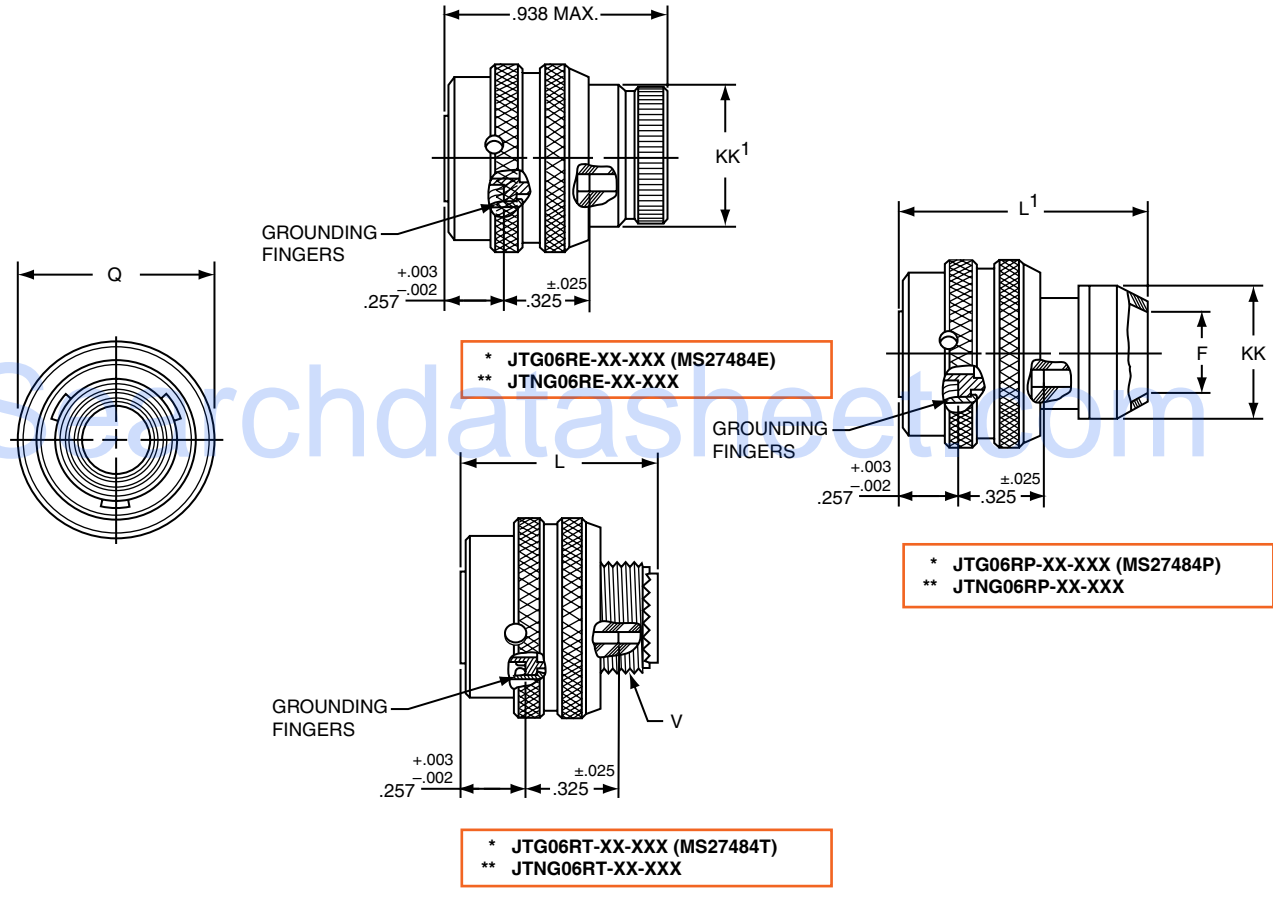

- 38999
- III
- HD
- Dualok
- II
- I
- SJT
- Accessories
- Aquacon
- Herm/Seal
- PCB

PART # Part number reference. To complete, see how to order pages 62-66.

Commercial

Connector Type	Shell Style	Service Class	Shell Size & Insert Arrg	Contact Type	Alternate Position	Special Variations
JTG/JTNG	06	RE	22-2	P	A	(XXX)

Military

MS Number	Service Class	Shell Size	Finish	Insert Arrg	Contact Style (P or S)	Alternate Position
MS27484	E	14	A	18	P	A

- HIGH SPEED
- Fiber Optics
- Contacts
- Connectors
- Cables

- EMI Filter
- Transient

- 26482
- Matrix 2

- 83723 III
- Matrix | Pyle

- 26500
- Pyle

- 5015
- Crimp Rear Release
- Matrix

- 22992
- Class L

- Back-Shells

- Options
- Others

* Plug with grounding fingers
** Clear iridite finish (gold color), N₂O₄ resistant

Shell Size	F Dia.	L Max.	L¹ Max.	Q Dia Max.	V Thread Modified		KK Dia. Max.	KK¹ Dia. Max.
					Class 2A UNEF	Modified Major Dia.		
8	.444	.891	1.000	.734	.4375-28	.421 - .417	.625	.578
10	.558	.891	1.000	.844	.5625-24	.542 - .538	.750	.703
12	.683	.891	1.000	1.016	.6875-24	.667 - .663	.875	.828
14	.808	.891	1.000	1.141	.8125-20	.791 - .787	1.000	.953
16	.909	.891	1.000	1.265	.9375-20	.916 - .912	1.125	1.078
18	1.034	.891	1.000	1.391	1.0625-18	1.034 - 1.030	1.250	1.203
20	1.159	.891	1.000	1.500	1.1875-18	1.158 - 1.154	1.375	1.328
22	1.284	.891	1.000	1.625	1.3125-18	1.283 - 1.279	1.500	1.453
24	1.409	.891	1.062	1.750	1.4375-18	1.408 - 1.404	1.625	1.578

All dimensions for reference only.